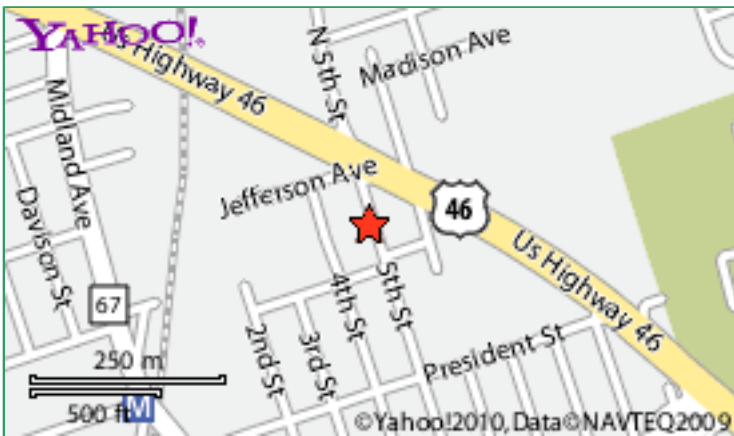

BusinessConsultants

Contact Information

Riola Design

233 5th St

Saddle Brook, NJ 07663

(973) 478-2112

Website: N/A

E-Mail: N/A

Map

Hours Of Operation

N/A

Forms Of Payment

N/A